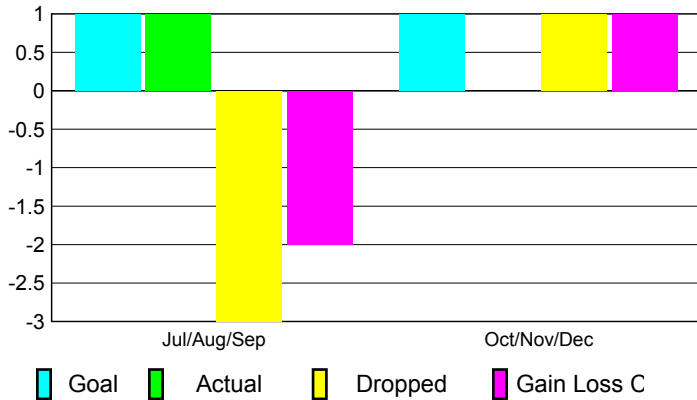

2010-2011 GMT Reports for District (or Undistricted) **District B 9**

GMT: PEDRO A BOTELLO ORTIZ

Location: MEXICO

GMT CA: 3

CLUBS

Club Results
2010-2011

Clubs
2009-2010

Month	New Club Goal	Actual New Clubs	Actual Dropped Clubs	Gain/ Loss of Clubs	Gain/ Loss of Clubs
Jul/Aug/Sep	1	1	-3	-2	0
Oct/Nov/Dec	1	0	1	1	0
Totals	2	1	-2	-1	0

Club Results 2010-2011

Goal, New, Dropped, Gain/Loss

Comparison of Club Gain/Loss

Current Year Compared to the Previous Year

YTD Status Quo Clubs 2010-2011

Status Quo Clubs Compared to Status Quo Members

MEMBERSHIP